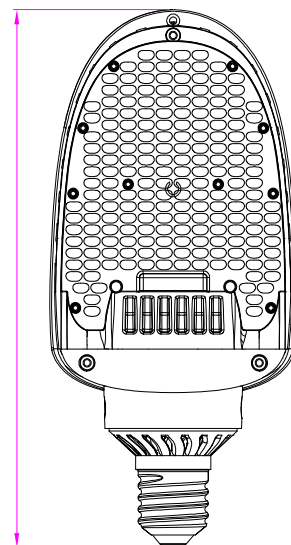

BestLight LED

Redefining the LED Marketplace

8909 East Ave
Mentor, OH 44060

440-205-1552
<http://bestlightled.com>

180° LED Corn Light

Part No.	CLI-180D-27W-XK	CLI-180D-36W-XK	CLI-180D-54W-XK
Wattage	27W	36W	54W
CCT	4000-5700K	4000-5700K	4000-5700K
CRI	>70	>70	>70
Lumens	3,000-3,300	4,00-4,300	6,200-6,600
Input Voltage	AC100-277V	AC100-277V	AC100-277V
PF	>0.9	>0.9	>0.9
Equivalent	60W CFL / 100W MHL, HPS, HID	80W CFL / 150W MHL, HPS, HID	120W CFL / 175W MHL, HPS, HID
IP Rating	IP51	IP51	IP51
Base	E39	E39	E39

Part No.	CLI-180D-75W-XK	CLI-180D-95W-XK	CLI-180D-115W-XK
Wattage	75W	95W	115W
CCT	4000-5700K	4000-5700K	4000-5700K
CRI	>70	>70	>70
Lumens	8,900-9,000	10,400-11,400	12,500-13,500
Input Voltage	AC100-277V	AC100-277V	AC100-277V
PF	>0.9	>0.9	>0.9
Equivalent	150W CFL / 250W MHL, HPS, HID	200W CFL / 250W MHL, HPS, HID	200W CFL / 400W MHL, HPS, HID
IP Rating	IP51	IP51	IP51
Base	E39	E39	E39

note "X" in part no. represents CCT

*note: part no. is for ordering purposes only-call (440)205-1552 for UL/DLC model numbers