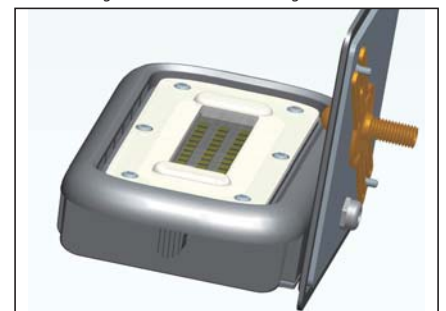

Features

- Rugged aluminum housing with UV resistant powder coat finish offers outstanding corrosion protection.
- Delivers up to 5,400 lm while power consumption is 45W only.
- Three Installation for option: 1/2" Knuckle Mount and Trunnion and wall mount
- Wide Flood beam spread 7H x 7V
- Long life LEDs lasting up to 50,000hours.
- IP66 rated and suitable for use in ambients from -40°C to 50°C (-40°F ~ 122°F).
- UL wet location listed and DLC qualified

Applications

- Facade, Wall Washing, Landscape lighting, Poster board lighting, Building lighting.

Specification

Specification/ Model	FD45W27V40KBDB77	FD45W27V50KBDB77
Input Power	45W	45W
Lumens output	5400lm	5400lm
Efficacy	120lm/W	120lm/W
CRI	70	
Color Temperature	4000K	5000K
Input Voltage	120-277V AC	
NEMA	7Hx7V	
Lens	Polycarbonate (UL Recognized) Suitable for outdoor use with respect to exposure to Ultraviolet Light, Water Exposure and Immersion in accordance with UL 746C	
Mounting	1/2" Knuckle Mount and Trunnion and Wall Mount optional	

Note: D* Dark Bronze finish color is default color, please consult factory for lead time if other color is needed.

MOUNTING

1/2" Knuckle Mount

Die-cast aluminum knuckle provides flexibility in mounting from a variety of areas.

Trunnion Mount

Die-cast aluminum trunnion is easily adapted to many surfaces and allows easy fixture aiming angles.

Wall Mount

Wall Mount is easy to install for direct wall mounting with 1/2' conduit wiring or standard J-box mounting