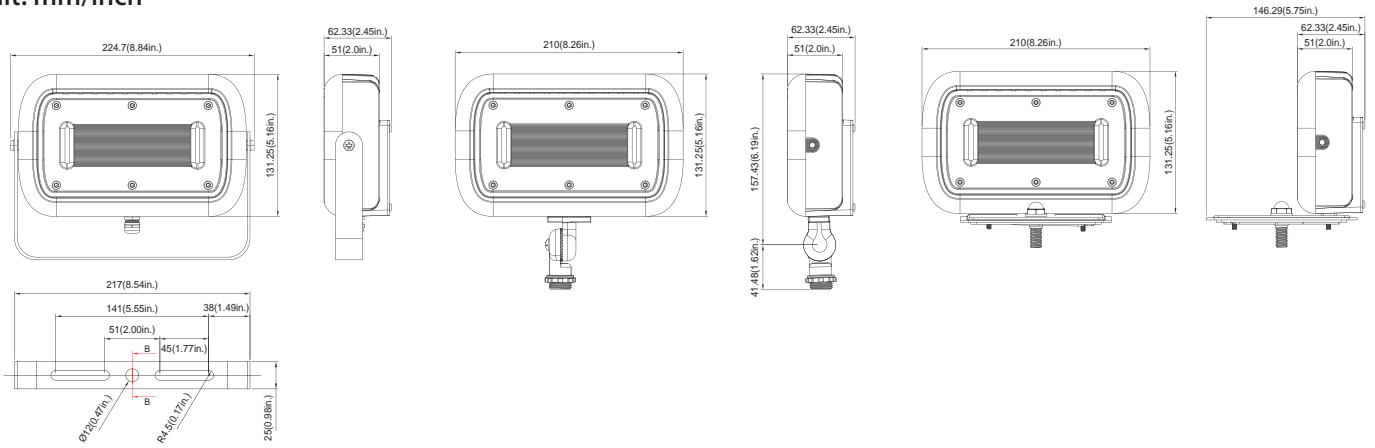

Trunnion Mount

Die-cast aluminum trunnion is easily adapted to many surfaces and allows easy fixture aiming angles.

Wall Mount

Wall Mount is easy to install for direct wall mounting with 1/2' conduit wiring or standard J-box mounting

DIMENSIONS

unit: mm/inch

Photometrics

FD45W27V40KBDB7

Luminous Intensity Distribution Curve

Illuminance at a Distance