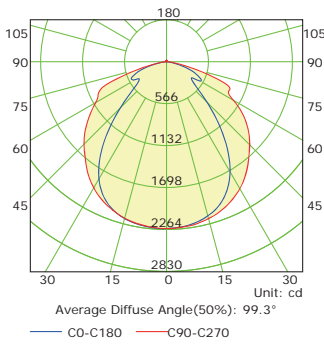

DIMENSIONS

unit: mm/inch

Photometrics

FD45W27V40KBDB7

Luminous Intensity Distribution Curve

Illuminance at a Distance