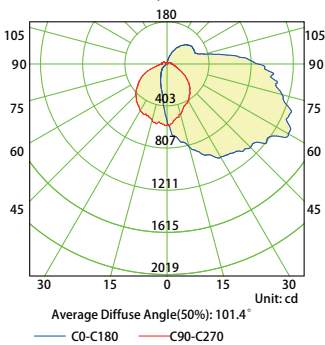

Energy Saving Replacement

BestLight MODEL	Replacing
BL-WP30W27V50KYY	100W MH
BL-WP30W27V50KYY	100W MH

Contact US
 BestLight LED, Corp.
 8909 East Ave
 Mentor, OH 44060 visit
 us at
www.bestlightled.com or
 email us at:
Sales@bestlightled.com

Photometrics

BL-WP30W27V40KYY

Luminous Intensity Distribution Curve

Illuminance at a Distance

BL-WP30W27V50KYY

Luminous Intensity Distribution Curve

Illuminance at a Distance