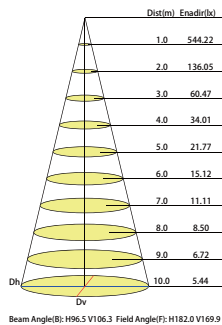

Energy Saving Replacement

BestLight MODEL	Replacing
BL-WP30W27V50KYY	100W MH
BL-WP30W27V50KYY	100W MH

Contact US
 BestLight LED, Corp.
 8909 East Ave
 Mentor, OH 44060 visit
 us at
www.bestlightled.com or
 email us at:
Sales@bestlightled.com

Photometrics

BL-WP30W27V40KYY

Luminous Intensity Distribution Curve

Illuminance at a Distance

BL-WP30W27V50KYY

Luminous Intensity Distribution Curve

Illuminance at a Distance