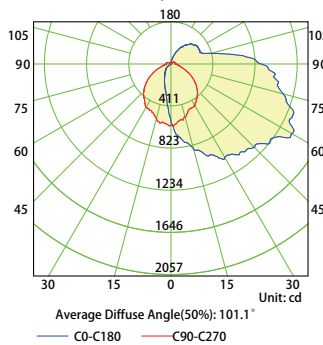

Photometrics

BL-WP30W27V40KYY

Luminous Intensity Distribution Curve

Illuminance at a Distance

BL-WP30W27V50KYY

Luminous Intensity Distribution Curve

Illuminance at a Distance